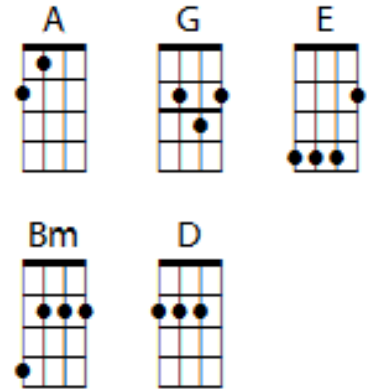

# I'll Be There For You

### Intro

A | 0---4-4--2--0-----0--2--0--  
 E | 0-----3--3-----  
 C | 1-----  
 G | 2-----

Repeat 4x

### Verse 1:

A G  
 So no one told you life was gonna be this way  
 A E  
 Your jobs a joke, your broke, your love life's DOA  
 G Bm A  
 It's like you're always stuck in second gear  
 G D E  
 When it hasn't been your day, your week, your month or even your year

A | 2---2--2--0-----3--2--0--2--0--2  
 E | 3-----3-----  
 C | 2-----  
 G | 0-----

This can be played on the G chord at the end of the chorus.